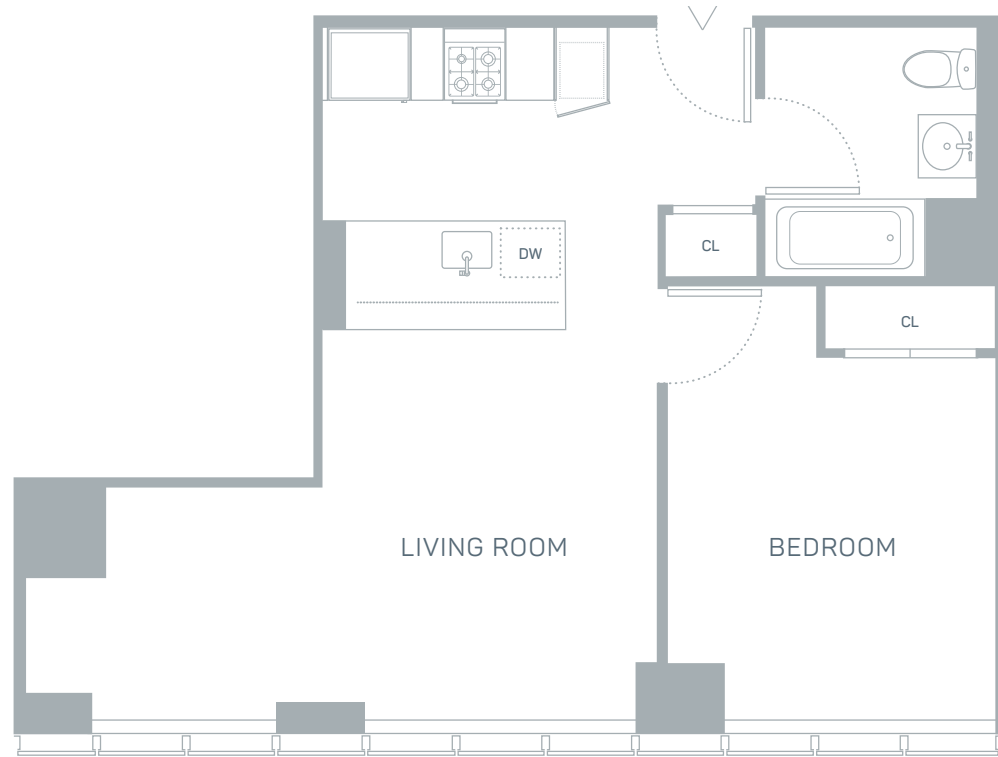

AURORA

RESIDENCE G
FLOORS 17-25
1 BEDROOM | 1 BATHROOM

718 786 1818 | AURORALIC.com
29-11 QUEENS PLAZA NORTH, LONG ISLAND CITY, NY 11101

Exclusive Marketing and Leasing Agent : Douglas Elliman Development Marketing
All dimensions are approximate and subject to construction changes and omissions. Plans and dimensions may also contain minor variations from floor to floor. 