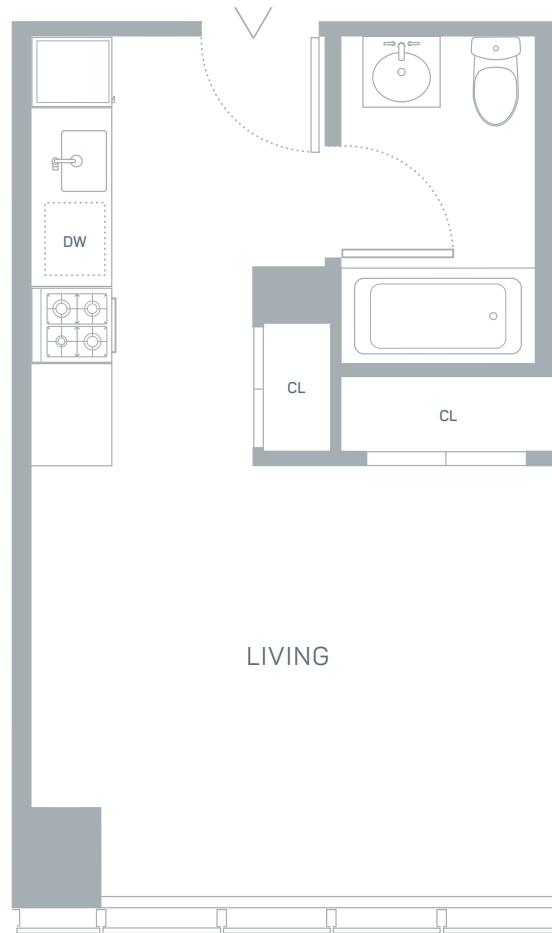

AURORA

RESIDENCE G
FLOOR 16
STUDIO | 1 BATHROOM

718 786 1818 | AURORALIC.com
29-11 QUEENS PLAZA NORTH, LONG ISLAND CITY, NY 11101

Exclusive Marketing and Leasing Agent : Douglas Elliman Development Marketing
All dimensions are approximate and subject to construction changes and omissions. Plans and dimensions may also contain minor variations from floor to floor. 