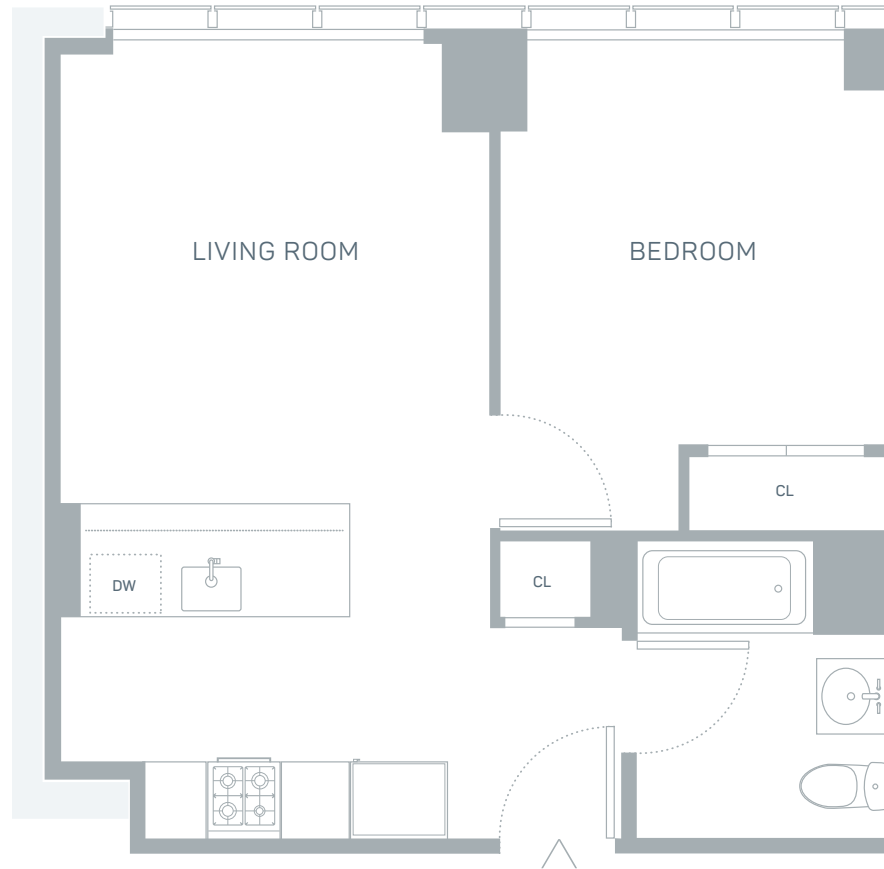

AURORA

RESIDENCE A
FLOORS 15-30
1 BEDROOM | 1 BATHROOM

718 786 1818 | AURORALIC.com
29-11 QUEENS PLAZA NORTH, LONG ISLAND CITY, NY 11101

Exclusive Marketing and Leasing Agent : Douglas Elliman Development Marketing
All dimensions are approximate and subject to construction changes and omissions. Plans and dimensions may also contain minor variations from floor to floor. 